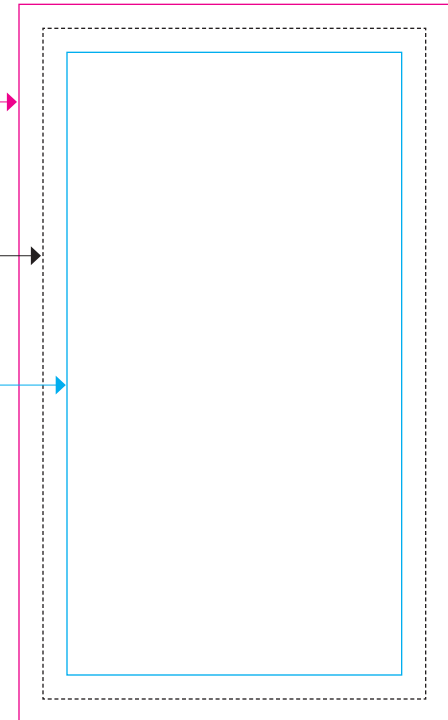

# Business Card Templates

## Horizontal layout

## Vertical layout

Bleed Size (extra .125")  
Any element that prints to the edge of  
a printed piece must extend to this line,  
.125" (1/8" ) beyond the final trim size

Trim Size (3.5"x 2")  
final size of finished piece

Live Area - all TEXT and desired  
images should print inside this line